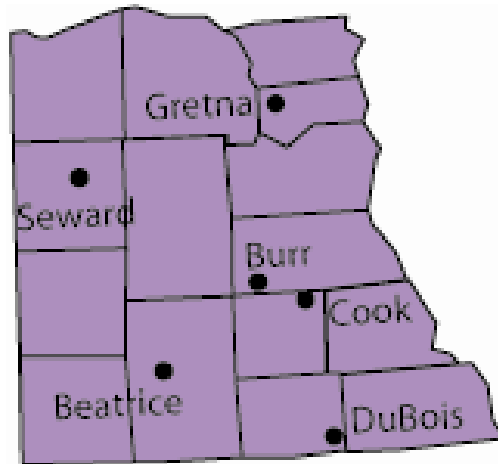

## Nebraska Southeast [NESE] Corn Grain Farmer Members

**Beatrice, NE**

*Joe Thimm*

**Burr, NE**

*Mike Pietzyk*

**Cook, NE**

*Rick Hazen*

**Nebraska**

**Du Bois, NE**

*Scott Farwell*

**Gretna, NE**

*Dan Schram*

**Seward, NE**

*John Heath*