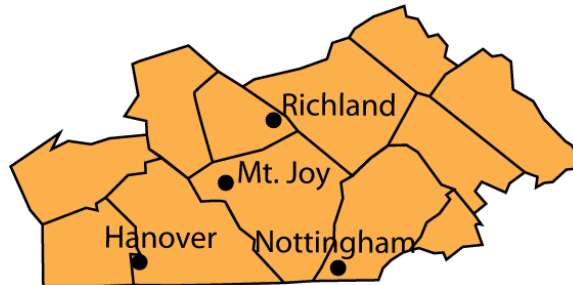

Pennsylvania Southeast [PASE] Corn Silage Farmer Members

Hanover, PA

Mount Joy, PA

**Photo
unavailable**

**Photo
unavailable**

Dale Fuhrman

Mike Brubaker

Pennsylvania