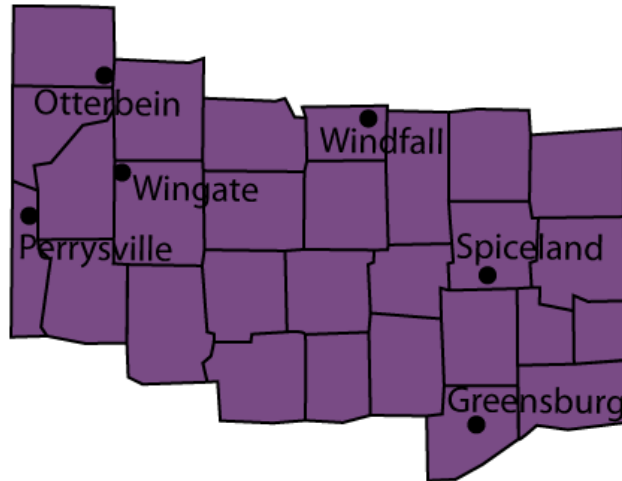

Indiana Central [INCE] Corn Grain Farmer Members

Greensburg, IN

Gordon & Jeff Smiley

Otterbein, IN

**Photo
unavailable**

Steve Gick

Perrysville, IN

**Photo
unavailable**

Dennis Hughs

Indiana

Spiceland, IN

**Photo
unavailable**

Larry & Chad Bever

Windfall, IN

Steve Pierce

Wingate, IN