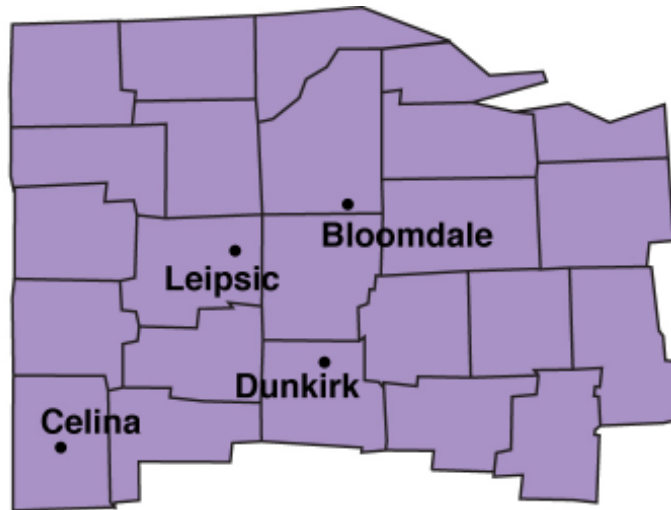

## F.I.R.S.T. in Ohio Northwest [OHNW]

**Bloomdale**

*Larry Bishop*

**Celina**

*Keith Houlz*

Ohio

**Dunkirk**

*Jerry McBride*

**Leipsic**

*Lee Newcomer*

SEED TRT KEY: A - Allegiance, AM - ApronMaxx, AP - ApronXL, CM - CruiserMaxx, E - Excaliber, G - Gaucho, PO - PunchOut, SG - Sure Gro, SGD - SoyGard, T - Trilex