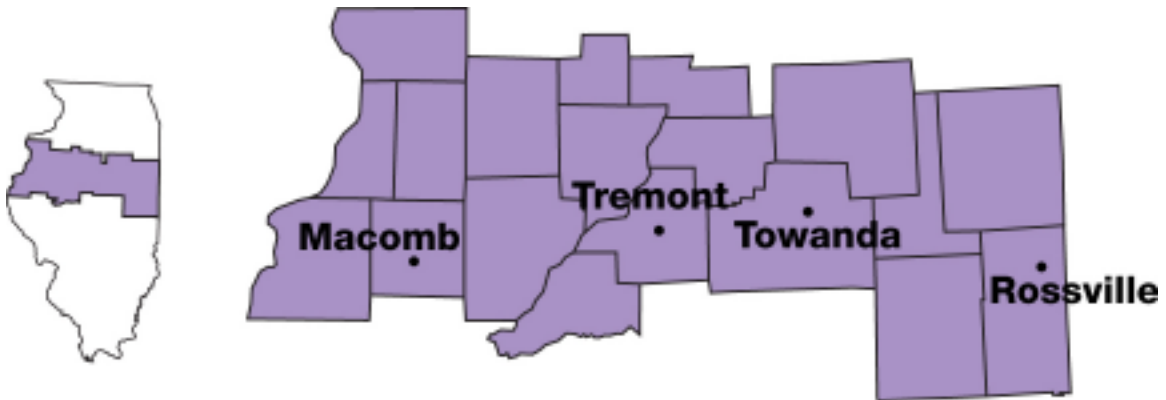

F.I.R.S.T. in Illinois North Central [ILNC]

Macomb

Jerry Lewis

Rossville

Kevin Weinard

Tremont

Ken Sauder

Towanda

SEED TRT KEY: A - Allegiance, AM - ApronMaxx, AP - ApronXL, CM - CruiserMaxx, E - Excaliber, G - Gaucho, PO - PunchOut, SG - Sure Gro, SGD - SoyGard, T - Trilex